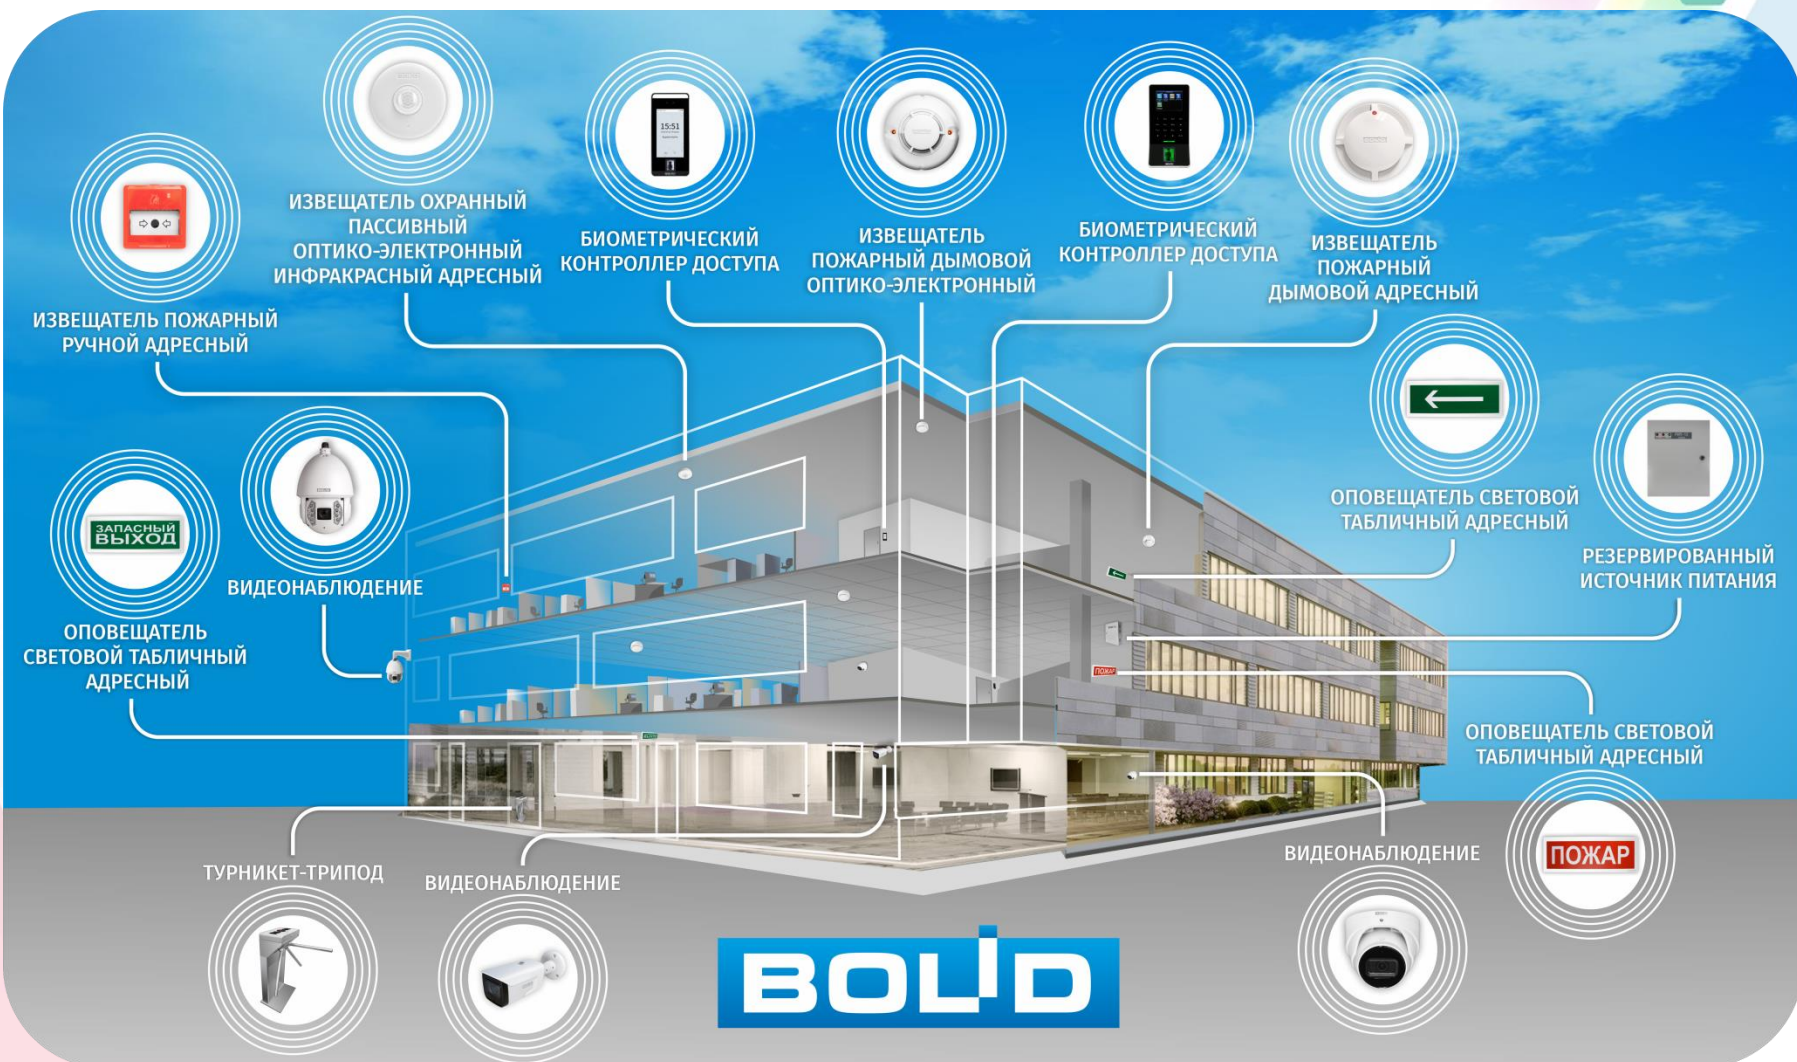

О КОМПАНИИ БОЛИД

Ведущий производитель оборудования и ПО для интегрированных систем безопасности

ВОЛИД